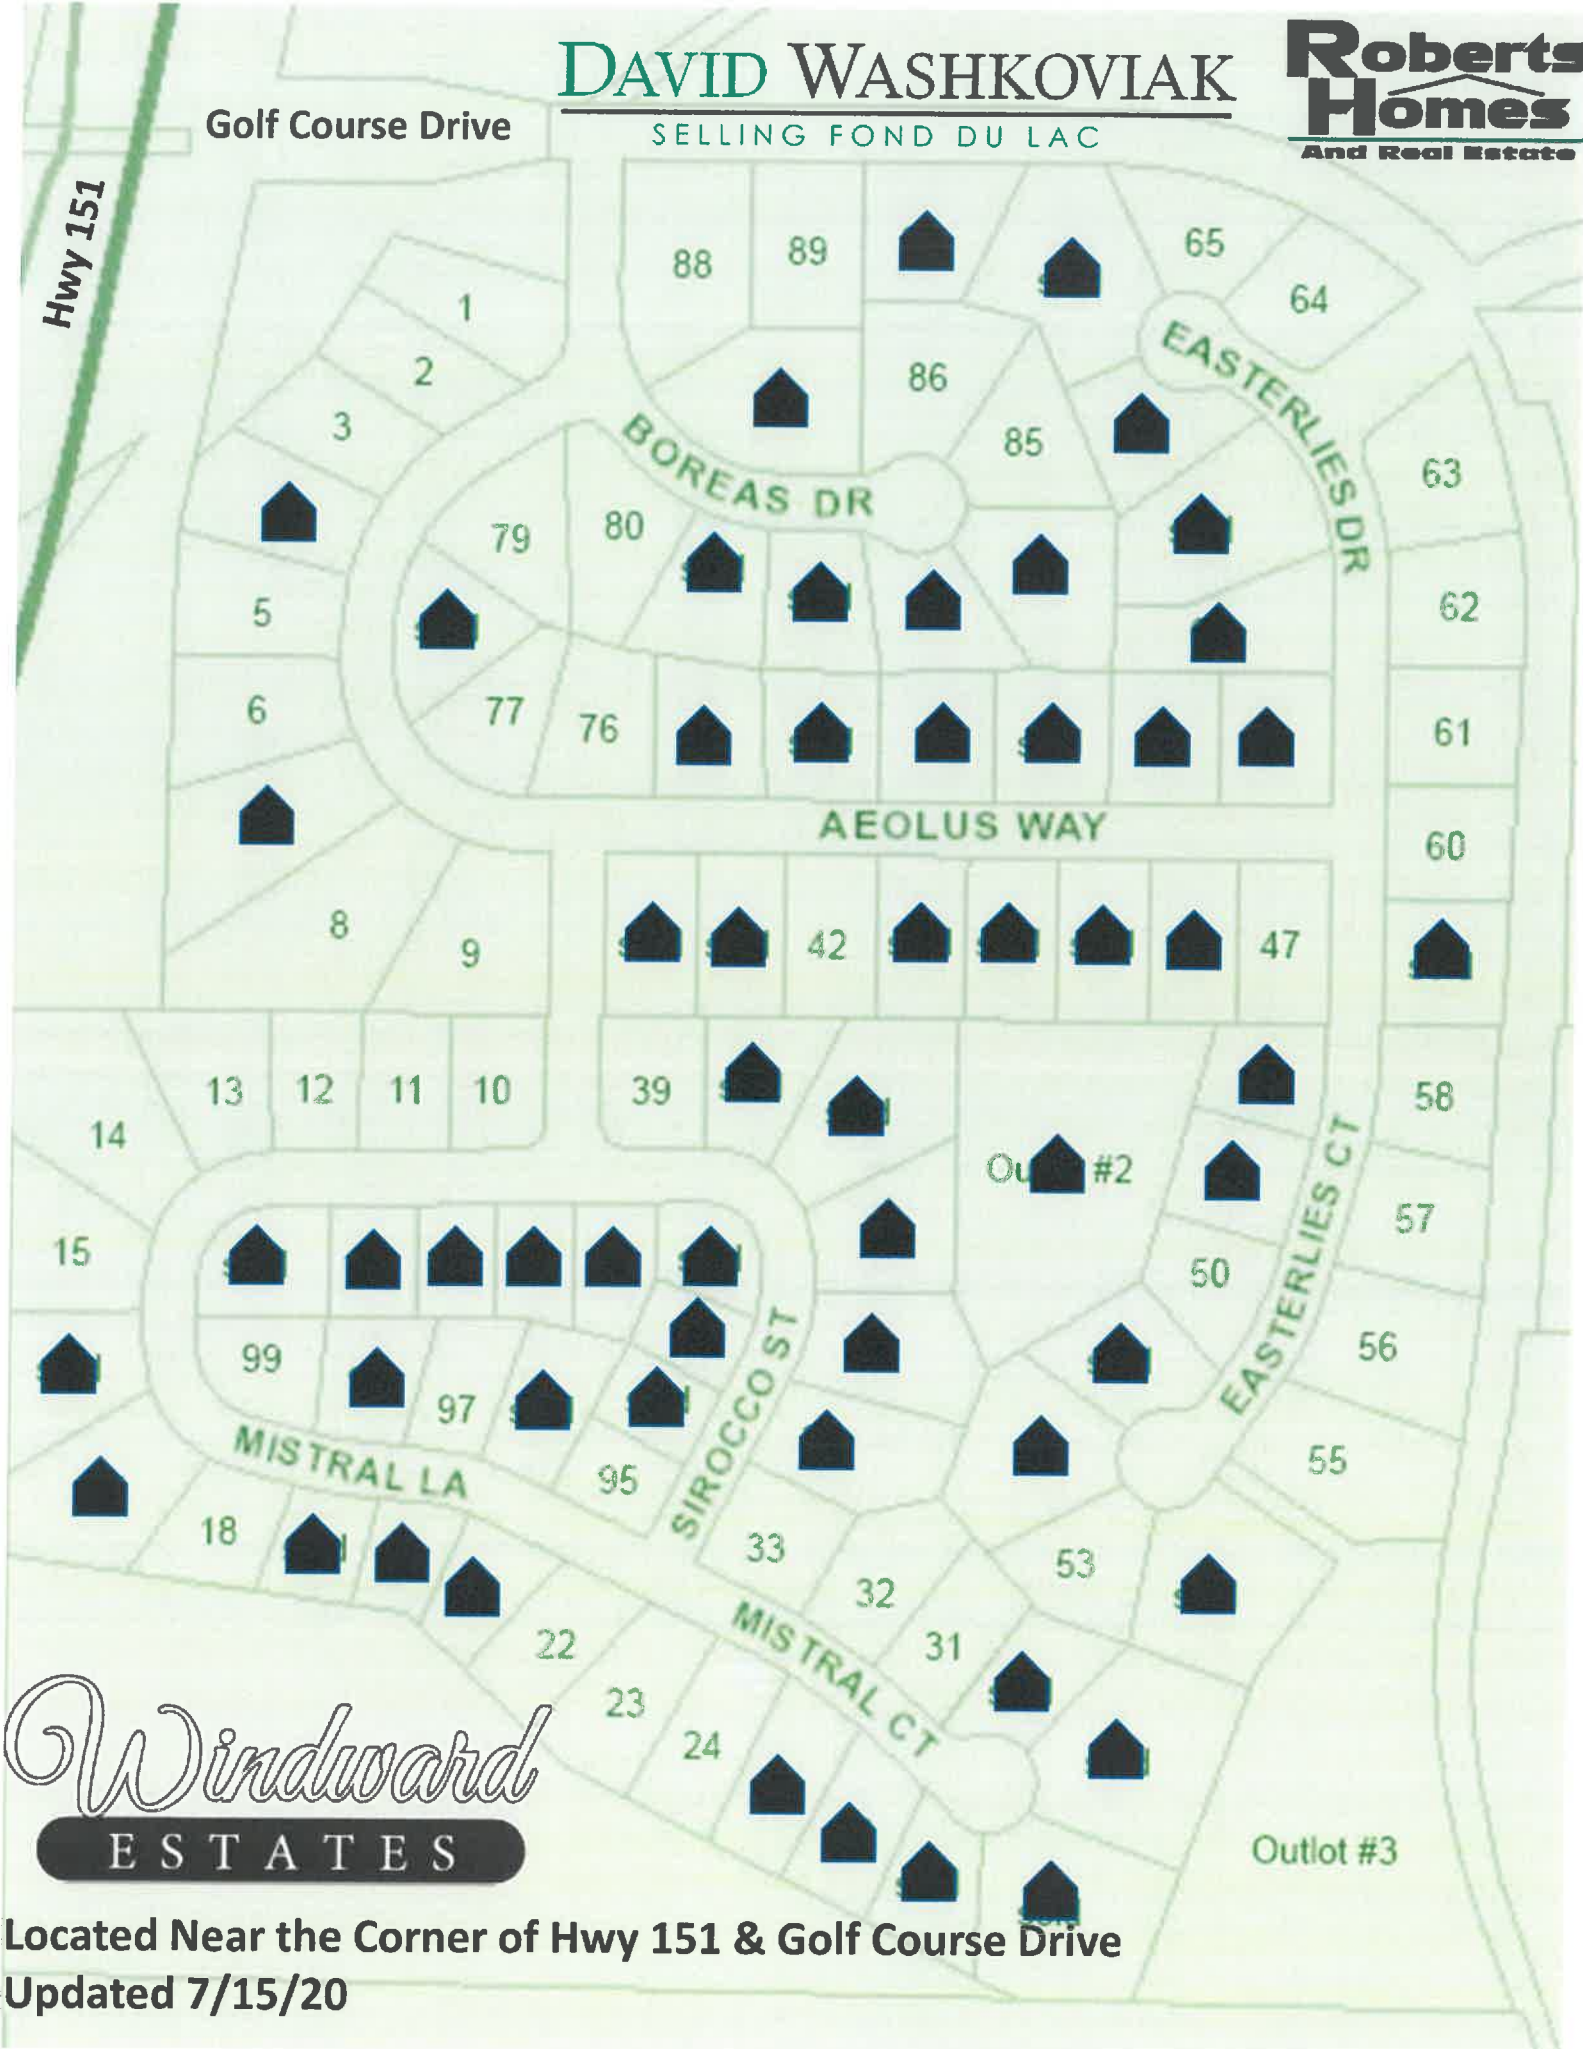

DAVID WASHKOVIK

SELLING FOND DU LAC

Roberts
Homes
And Real Estate

Golf Course Drive

Hwy 151

Windward
ESTATES

Located Near the Corner of Hwy 151 & Golf Course Drive
Updated 7/15/20